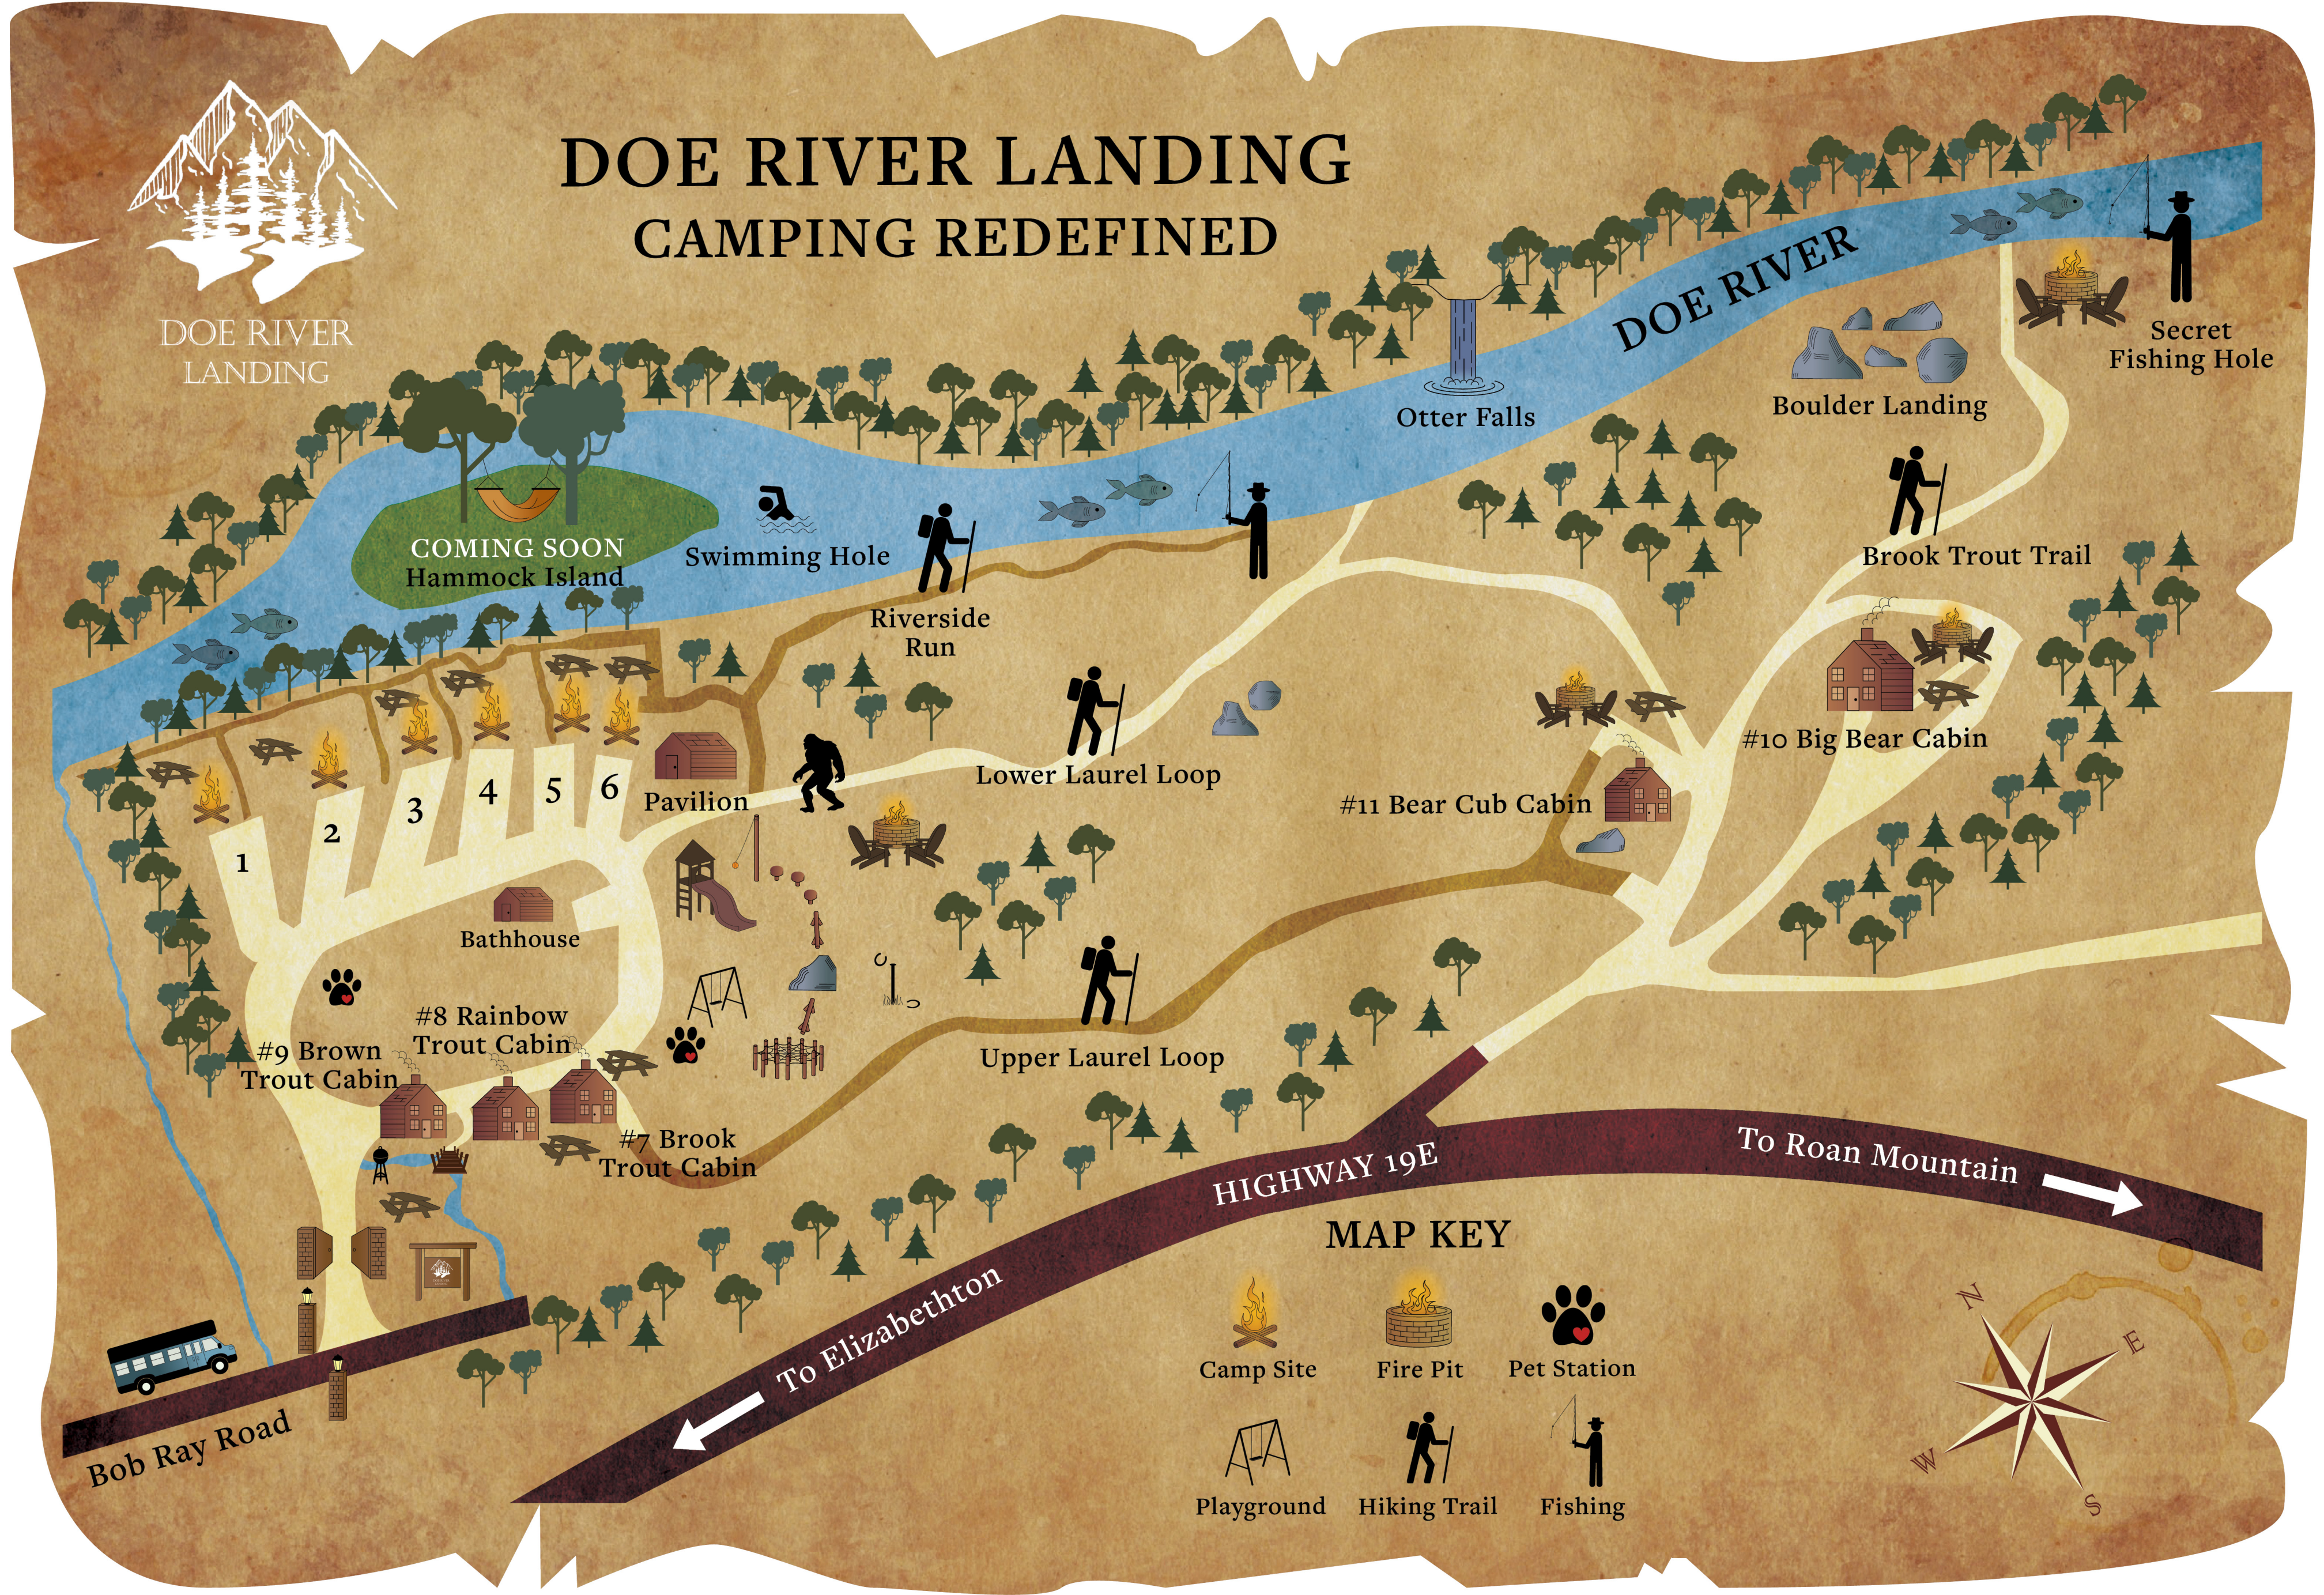

DOE RIVER LANDING CAMPING REDEFINED

DOE RIVER
LANDING

MAP KEY

- Camp Site
- Fire Pit
- Pet Station
- Playground
- Hiking Trail
- Fishing